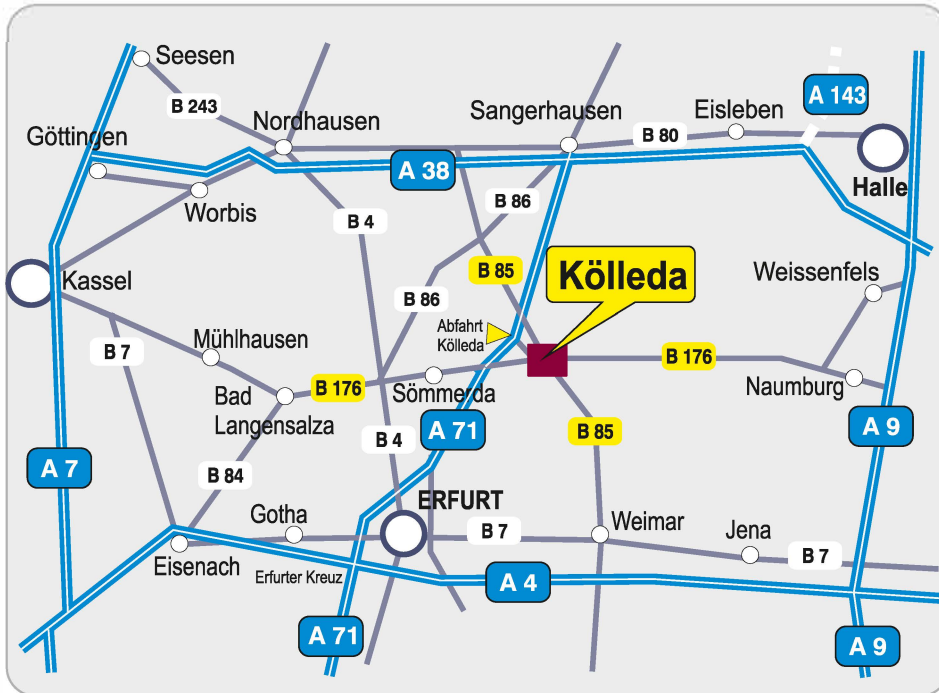

# Directions Funkwerk

## Access route motorway A 4:

- motorway junction "Erfurter Kreuz" > A 71 direction Sangerhausen
- slip road Kölleda, direction Kölleda
- roundabout 1st slip road, direction business park Kiebitzhöhe, drive „Im Funkwerk 3-5“

## Access route motorway A 38:

- motorway junction "Dreieck Südharz" > A 71 direction Schweinfurt/Erfurt
- slip road Kölleda, direction Kölleda
- roundabout 1st slip road, direction business park Kiebitzhöhe, drive „Im Funkwerk 3-5“